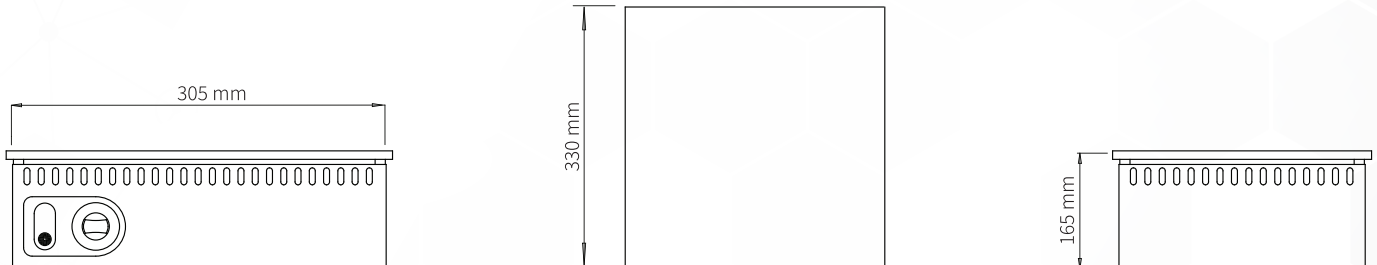

www.scientific.co.za

HOTPLATES

Model: 500

SPECIFICATIONS

POWER	1500W
VOLTAGE	230V / 50Hz
PACKAGING (W x D x H)	370 x 345 x 230 (mm)
UNIT (W x D x H)	305 x 330 x 165 (mm)
NET WEIGHT	16kg
GROSS WEIGHT	17kg
SHIPPING VOLUME	0.03m ³
SURFACE DIMENSIONS	300 x 300 (mm)
MAX TEMPERATURE	250°C

OPTIONAL EXTRAS

CODE	DESCRIPTION
509	Sandbath Attachment
500E	Remote Control

NOTE

- When viewing the appliance from the front in its usual operating position, the width (W) of the product is the total distance from left to right; the depth (D) of the product is the total distance from the front to the back; the height (H) is the total distance from the bottom of the product to the top. Pictures may vary from actual product.