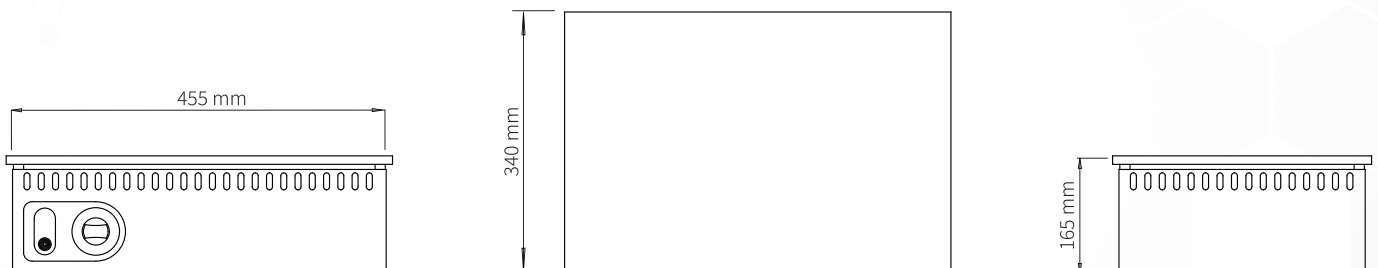

www.scientific.co.za

HOTPLATES

Model: 501

SPECIFICATIONS

POWER	2000W
VOLTAGE	230V / 50Hz
PACKAGING (W x D x H)	550 x 400 x 255 (mm)
UNIT (W x D x H)	455 x 340 x 165 (mm)
NET WEIGHT	22kg
GROSS WEIGHT	23kg
SHIPPING VOLUME	0.06m ³
SURFACE DIMENSIONS	450 x 300 (mm)
MAX TEMPERATURE	250°C

OPTIONAL EXTRAS

CODE	DESCRIPTION
510	Sandbath Attachment
501E	Remote control

NOTE

- When viewing the appliance from the front in its usual operating position, the width (W) of the product is the total distance from left to right; the depth (D) of the product is the total distance from the front to the back; the height (H) is the total distance from the bottom of the product to the top. Pictures may vary from actual product.