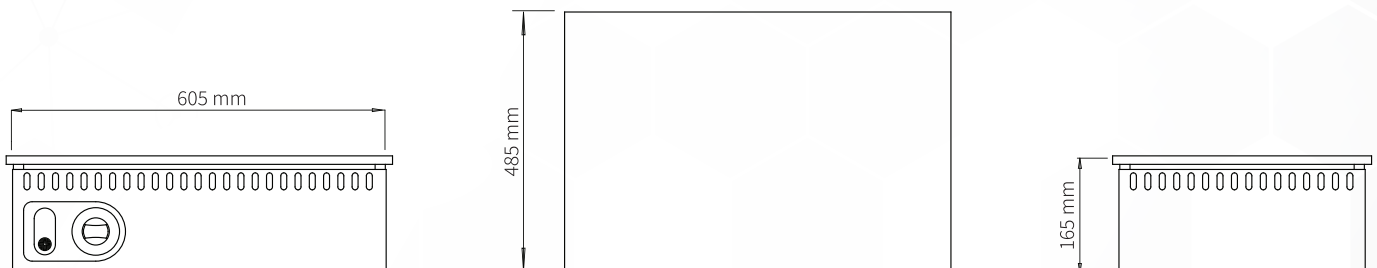

www.scientific.co.za

HOTPLATES

Model: 502

SPECIFICATIONS

POWER	3000W
VOLTAGE	230V / 50Hz
PACKAGING (W x D x H)	700 x 555 x 240 (mm)
UNIT (W x D x H)	605 x 485 x 165 (mm)
NET WEIGHT	31kg
GROSS WEIGHT	32kg
SHIPPING VOLUME	0.09m ³
SURFACE DIMENSIONS	600 x 450 (mm)
MAX TEMPERATURE	250°C

OPTIONAL EXTRAS

CODE	DESCRIPTION
513	Sandbath Attachment
502E	Remote control

NOTE

- When viewing the appliance from the front in its usual operating position, the width (W) of the product is the total distance from left to right; the depth (D) of the product is the total distance from the front to the back; the height (H) is the total distance from the bottom of the product to the top. Pictures may vary from actual product.