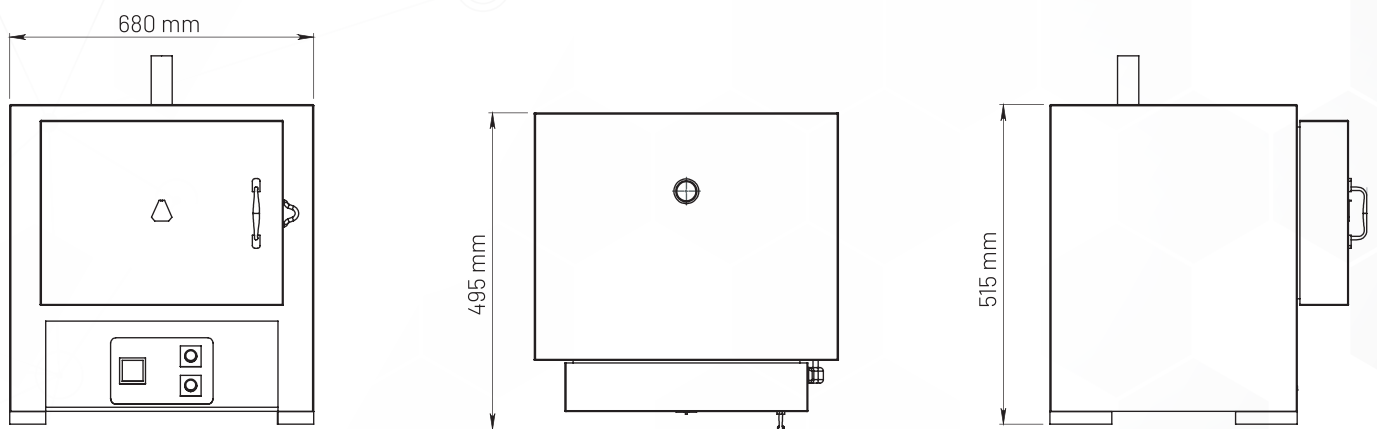

Model: 908

SPECIFICATIONS

POWER	3500W
VOLTAGE	230V / 50Hz
PACKAGING (W x D x H)	On Application
UNIT (W x D x H)	680 x 495 x 515 (mm)
NET WEIGHT	50kg
GROSS WEIGHT	60kg
SHIPPING VOLUME	0.17m ³
CHAMBER DIMENSIONS	170 x 450 x 100 (mm)
CHAMBER VOLUME	7.6ℓ
MAX CONTINUOUS TEMPERATURE	1000°C

NOTE

- When viewing the appliance from the front in its usual operating position, the width (W) of the product is the total distance from left to right; the depth (D) of the product is the total distance from the front to the back; the height (H) is the total distance from the bottom of the product to the top. Pictures may vary from actual product.